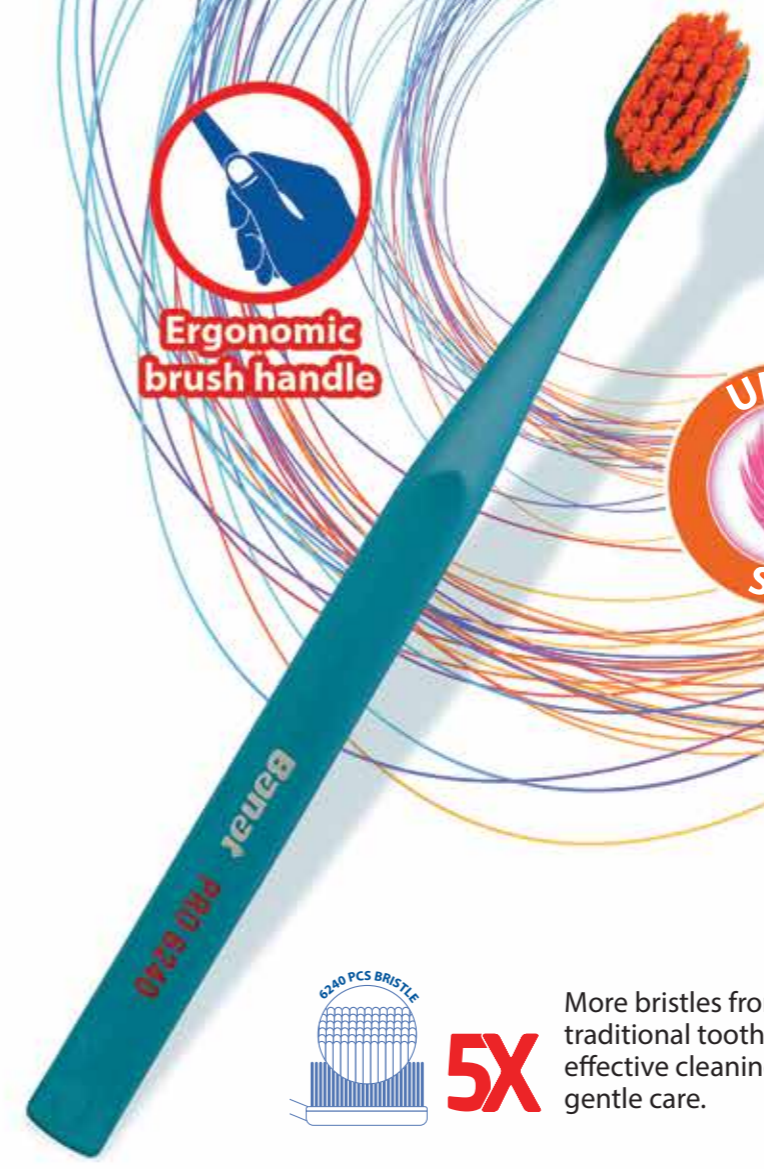

Effective Cleaning in Dental Care thanks to Spiral Bristles

NEW

Twist&Clean

Tongue cleaner special texture

Deep cleaning around teeth and gums with advanced whitening thanks to its spiral bristle structure

Ergonomic brush handle

Special angle that can reach back teeth

5X

More bristles from traditional toothbrushes, effective cleaning with gentle care.

Pro 6240 Toothbrush 1+1
515665
 Pieces of box: 72
 8 690555 515665