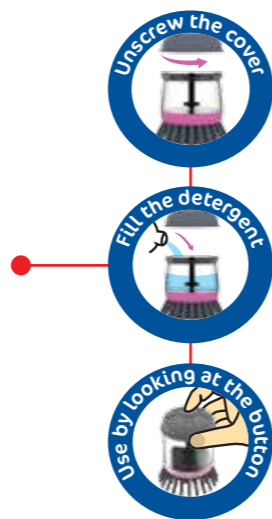

733526
Pieces of box: 120

Banat Dishwashing Brush-Square

730044
Pieces of box: 144

Banat Washbasin Brush

730075
Pieces of box: 24

Banat Washbasin Pump

733960
Pieces of box: 12

Dish washing Brush (Soap Dispensing)