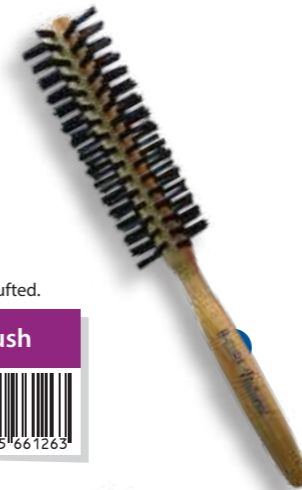

Silver 662 Hair Brush

660662
Pieces of box: 72

Massaging the roots of hair by its flexible structure when using, with plastic pin, 102 pins.

Silver 679 Hair Brush

660679
Pieces of box: 72

Nylon birstle tufted whose ends are specially rounded, total hole number is 99, height of bristle lenght is 19,5mm.

Silver 686 Hair Brush

660686
Pieces of box: 72

Natural

Diameter is 33,5mm, total hole number is 128, bundle bristle tufted.

Natural 263 Hair Brush

661263
Pieces of box: 36

Diameter is 45mm, total hole number is 175, bundle bristle tufted.

Natural 614 Hair Brush

661614
Pieces of box: 36

Diameter is 55mm, total hole number is 210, bundle bristle tufted.

Natural 621 Hair Brush

661621
Pieces of box: 72

Total hole number is 175, bundle bristle tufted.